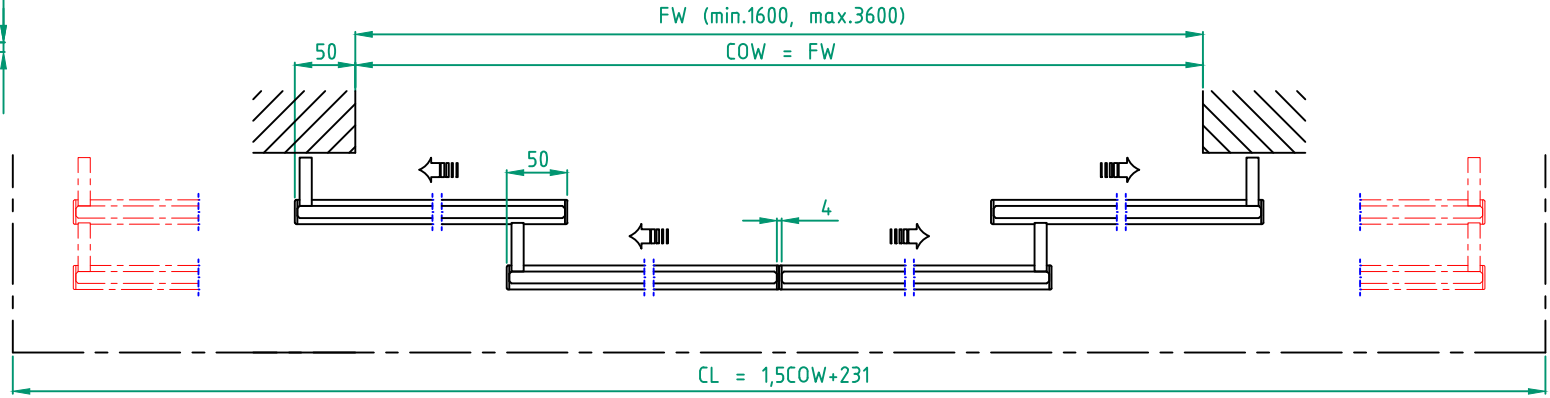

© All rights in and to this material are the sole property of ASSA ABLOY Entrance Systems AB. Copying, scanning, alterations or modifications are expressly forbidden without the prior written consent of the applicable company within ASSA ABLOY Entrance Systems AB. Rights reserved for changes without prior notice.

STATE WHEN ORDERING

- FW = ... mm
- FH = ... mm
- COW = ... mm
- COH = ... mm
- CL = ... mm

Surface treatment

- ☐ Silver anodized
- Special anodized .....
- RAL .....
- Special powder coating .....
- .....

Glass options:

- ☐ 10 mm tempered glass
- ☐ 10 mm laminated glass
- ☐ No glass

Installation

- ☐ Floor heating
- ☐ Other .....

Customer: _____

Door id: _____

Project No: _____

Ref: _____

Date: _____

Sign: _____

Automatic door system
Besam ADS Semi Transparent telescopic
4 Panel wall mounted bipart, Art. No. 1009395
Besam SL500 T

4.0 1009395-EI