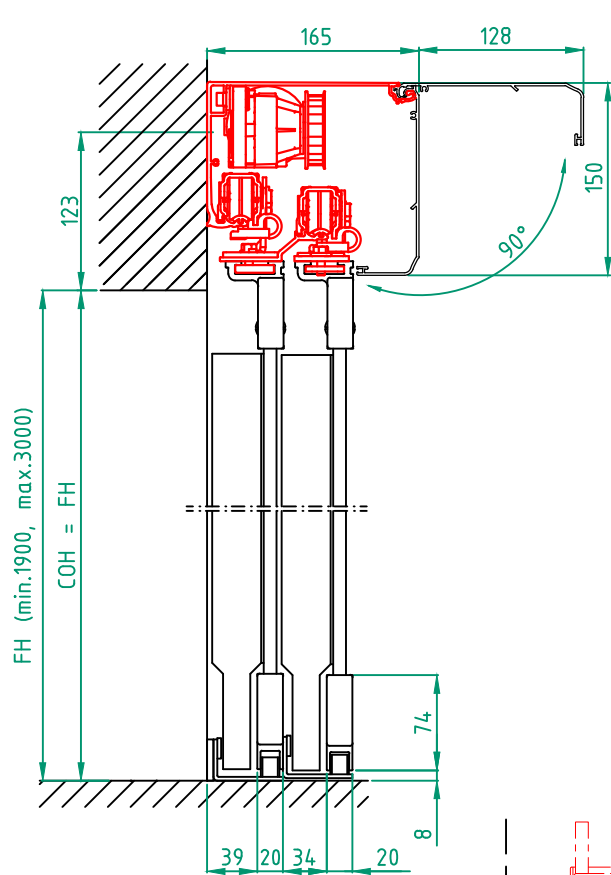

Glass options:

- 10 mm tempered glass
- 10 mm laminated glass
- No glass

Limitation

FW x FH = max. 9,1 m<sup>2</sup>

Installation

- Floor heating
- Other .....

Customer:
Door id:
Project No:

Ref:
Date:
Sign:

Glass options:

- 10 mm tempered glass
- 10 mm laminated glass
- No glass

Installation

- Floor heating
- Other .....

Customer: \_\_\_\_\_

Door id: \_\_\_\_\_

Project No: \_\_\_\_\_

Ref: \_\_\_\_\_

Date: \_\_\_\_\_

Sign: \_\_\_\_\_

Automatic door system  
 Besam ADS Semi Transparent telescopic  
 4 Panel wall mounted bipart, Art. No. 1009395  
 Besam SL500 T

4.0 1009395-EI

**STATE WHEN ORDERING**

FW = ..... mm  
 FH = ..... mm  
 COW = ..... mm  
 COH = ..... mm  
 CL = ..... mm

Glass options:

10 mm tempered glass  
 10 mm laminated glass  
 No glass

Limitation

FW x FH = max. 5,9 m<sup>2</sup>

Installation

Floor heating  
 Other .....

Customer: \_\_\_\_\_  
 Door id: \_\_\_\_\_  
 Project No: \_\_\_\_\_