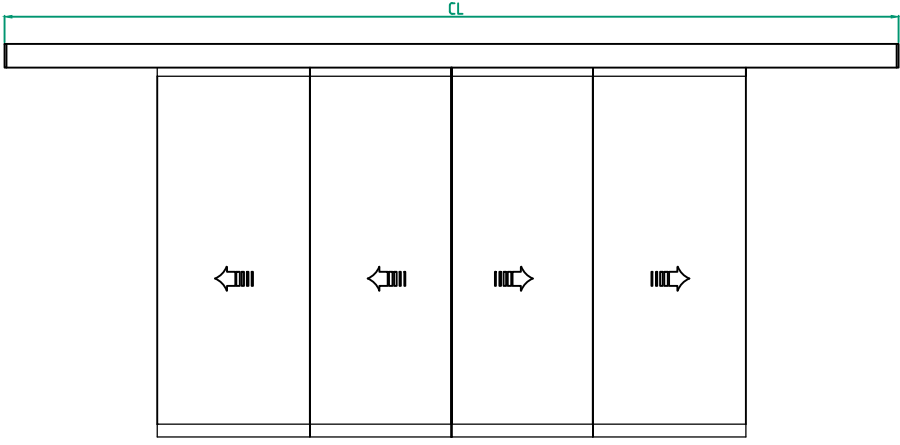

© All rights in and to this material are the sole property of ASSA ABLOY Entrance Systems AB. Copying, scanning, alterations or modifications are expressly forbidden without the prior written consent of the applicable company within ASSA ABLOY Entrance Systems AB. Rights reserved for changes without prior notice.

STATE WHEN ORDERING

- FW = ... mm
- FH = ... mm
- COW = ... mm
- COH = ... mm
- CL = ... mm

Surface treatment

- ☐ Silver anodized
- Special anodized .....
- RAL .....
- Special powder coating .....
- .....

Glass options:

- ☐ 10 mm tempered glass
- ☐ 10 mm laminated glass
- ☐ No glass

Installation

- ☐ Floor heating
- ☐ Other .....

Customer: _____

Door id: _____

Project No: _____

Ref: _____

Date: _____

Sign: _____

Automatic door system
Besam ADS Semi Transparent telescopic
4 Panel wall mounted bipart, Art. No. 1009395
Besam SL500 T

4.0 1009395-EI