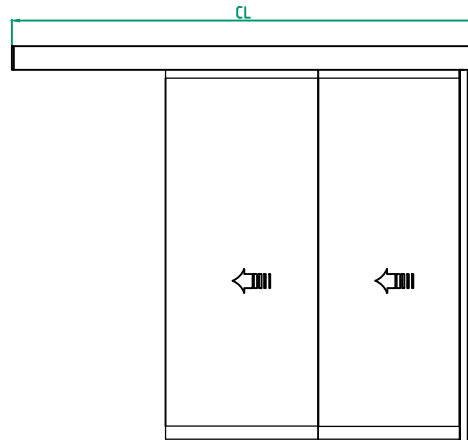

Date: \_\_\_\_\_

Sign: \_\_\_\_\_

Automatic door system  
 Besam ADS Semi Transparent telescopic  
 4 Panel wall mounted bipart, Art. No. 1009395  
 Besam SL500 T

4.0 1009395-EI

**STATE WHEN ORDERING**

FW = ..... mm  
 FH = ..... mm  
 COW = ..... mm  
 COH = ..... mm  
 CL = ..... mm