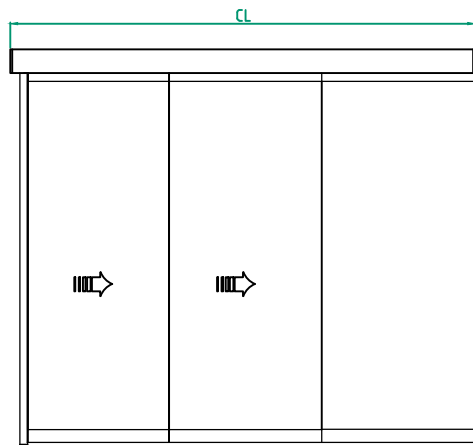

Glass options:

- 10 mm tempered glass
- 10 mm laminated glass
- No glass

Limitation

FW x FH = max. 9,1 m<sup>2</sup>

Installation

- Floor heating
- Other .....

Customer:	Ref:
Door id:	Date:
Project No:	Sign:

Automatic door system  
 Besam ADS Semi Transparent telescopic  
 3 Panel wall mounted opening left, Art. No. 1009395  
 Besam SL500 T

**ASSA ABLOY**

4.0    1009395-EI

© All rights in and to this material are the sole property of ASSA ABLOY Entrance Systems AB. Copying, scanning, alterations or modifications are expressly forbidden without the prior written consent of the applicable company within ASSA ABLOY Entrance Systems AB. Rights reserved for changes without prior notice.