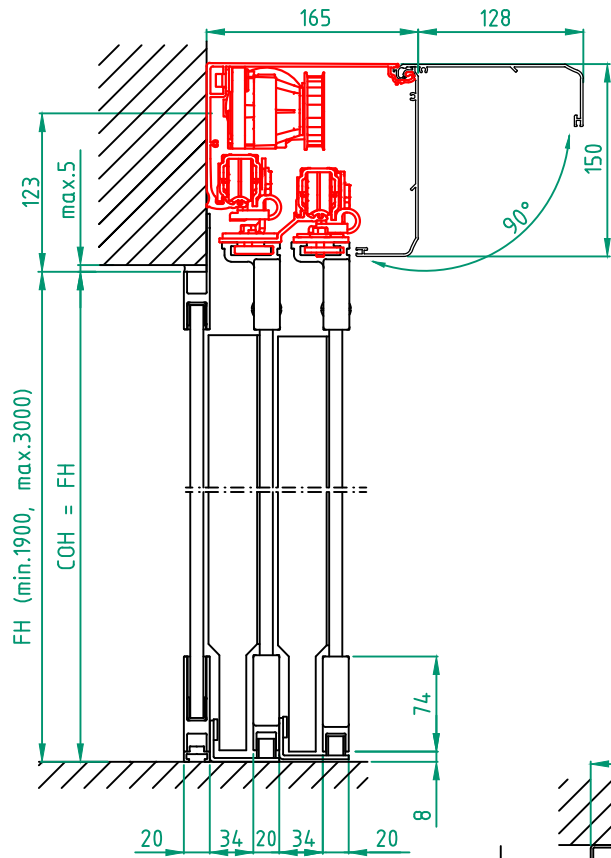

© All rights in and to this material are the sole property of ASSA ABLOY Entrance Systems AB. Copying, scanning, alterations or modifications are expressly forbidden without the prior written consent of the applicable company within ASSA ABLOY Entrance Systems AB. Rights reserved for changes without prior notice.

STATE WHEN ORDERING

- FW = ... mm
- FH = ... mm
- X = ... mm
- COW = ... mm
- COH = ... mm
- CL = ... mm

Surface treatment

- ☐ Silver anodized
- Special anodized .....
- RAL .....
- Special powder coating .....
- .....

Glass options:

- ☐ 10 mm tempered glass
- ☐ 10 mm laminated glass
- ☐ No glass

Limitation

FW x FH = max. 9,1 m²

Installation

- ☐ Floor heating
- ☐ Other .....

Customer:
Door id:
Project No:

Ref:
Date:
Sign:

Automatic door system
Besam ADS Semi Transparent telescopic
3 Panel wall mounted opening right, Art. No. 1009395
Besam SL500 T

ASSA ABLOY

4.0 1009395-EI