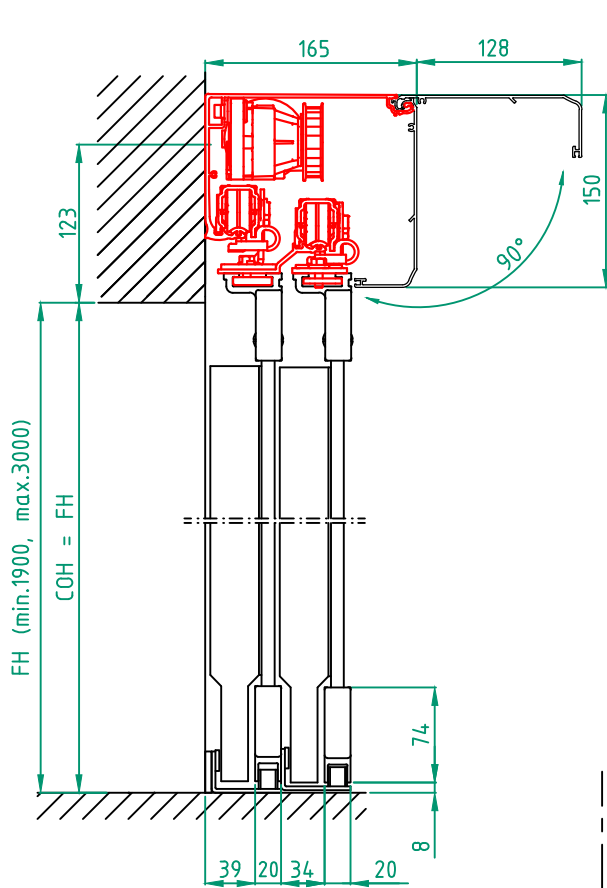

STATE WHEN ORDERING

FW = ... mm
FH = ... mm
COW = ... mm
COH = ... mm
CL = ... mm

Surface treatment

☐ Silver anodized
Special anodized .....
RAL .....
Special powder coating .....
.....

Glass options:

☐ 10 mm tempered glass
☐ 10 mm laminated glass
☐ No glass

Limitation

FW x FH = max. 5,9 m²

Installation

☐ Floor heating
☐ Other .....

Customer: _____
Door id: _____
Project No: _____

Ref: _____
Date: _____
Sign: _____

Automatic door system
Besam ADS Semi Transparent telescopic
2 Panel wall mounted opening right, Art. No. 1009395
Besam SL500 T

ASSA ABLOY
4.0 1009395-EI