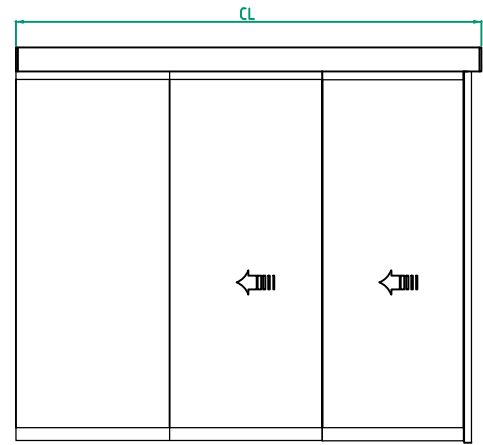

© All rights in and to this material are the sole property of ASSA ABLOY Entrance Systems AB. Copying, scanning, alterations or modifications are expressly forbidden without the prior written consent of the applicable company within ASSA ABLOY Entrance Systems AB. Rights reserved for changes without prior notice.

STATE WHEN ORDERING

- FW = ... mm
- FH = ... mm
- X = ... mm
- COH = ... mm
- CL = ... mm

Surface treatment

- ☐ Silver anodized
- Special anodized .....
- RAL .....
- Special powder coating .....

Glass options:

- ☐ 10 mm tempered glass
- ☐ 10 mm laminated glass
- ☐ No glass

Limitation

FW x FH = max. 9,1 m²

Installation

- ☐ Floor heating
- ☐ Other .....

Customer:	Ref:
Door id:	Date:
Project No:	Sign:

Automatic door system
Besam ADS Semi Transparent telescopic
3 Panel wall mounted opening left, Art. No. 1009395
Besam SL500 T

ASSA ABLOY

4.0   1009395-EI