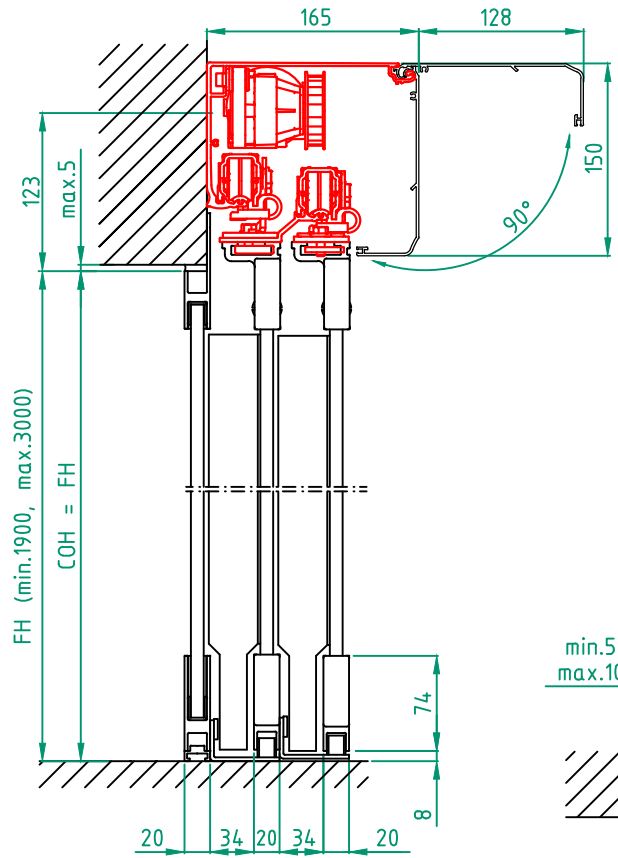

© All rights in and to this material are the sole property of ASSA ABLOY Entrance Systems AB. Copying, scanning, alterations or modifications are expressly forbidden without the prior written consent of the applicable company within ASSA ABLOY Entrance Systems AB. Rights reserved for changes without prior notice.

STATE WHEN ORDERING

- FW = ... mm
- FH = ... mm
- X = ... mm
- COH = ... mm
- CL = ... mm

Surface treatment

- ☐ Silver anodized
- Special anodized .....
- RAL .....
- Special powder coating .....

Glass options:

- ☐ 10 mm tempered glass
- ☐ 10 mm laminated glass
- ☐ No glass

Limitation

FW x FH = max. 9,1 m²

Installation

- ☐ Floor heating
- ☐ Other .....

Customer:	Ref:
Door id:	Date:
Project No:	Sign:

Automatic door system
Besam ADS Semi Transparent telescopic
3 Panel wall mounted opening left, Art. No. 1009395
Besam SL500 T

ASSA ABLOY

4.0   1009395-EI