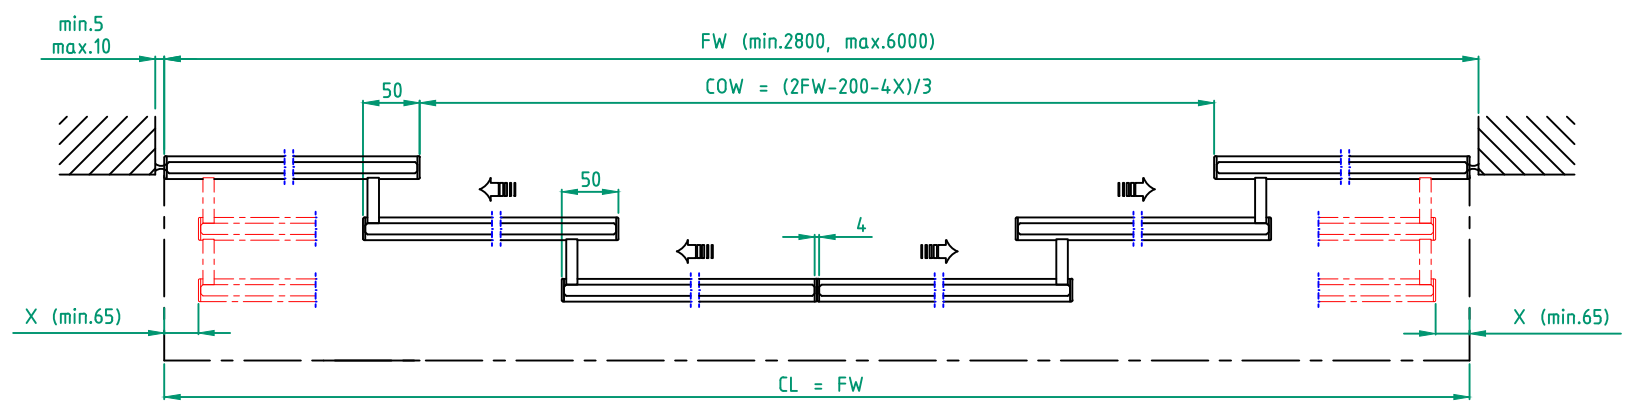

**STATE WHEN ORDERING**

- FW = ..... mm
- FH = ..... mm
- X = ..... mm
- COW = ..... mm
- COH = ..... mm
- CL = ..... mm

Surface treatment

- Silver anodized
- Special anodized .....
- RAL .....
- Special powder coating .....
- .....

Glass options:

- 10 mm tempered glass
- 10 mm laminated glass
- No glass

Installation

- Floor heating
- Other .....

Customer:
Door id:
Project No:

Ref:
Date:
Sign:

**Automatic door system**  
**Besam ADS Semi Transparent telescopic 6 Panel wall mounted**  
 Art. No. 1009395  
 Besam SL500 T