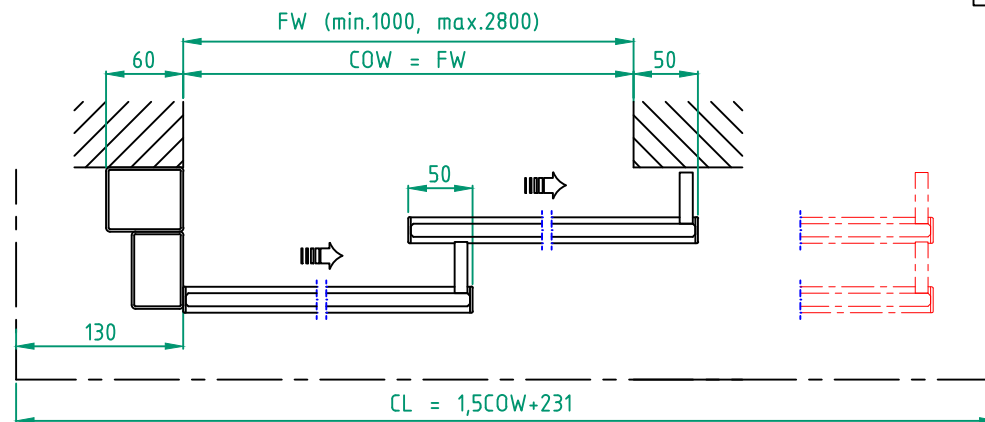

STATE WHEN ORDERING

FW = ... mm
FH = ... mm
COW = ... mm
COH = ... mm
CL = ... mm

Surface treatment

☐ Silver anodized
Special anodized .....
RAL .....
Special powder coating .....
.....

Glass options:

☐ 10 mm tempered glass
☐ 10 mm laminated glass
☐ No glass

Limitation

FW x FH = max. 5,9 m²

Installation

☐ Floor heating
☐ Other .....

Customer: _____
Door id: _____
Project No: _____

Ref: _____
Date: _____
Sign: _____

Automatic door system
Besam ADS Semi Transparent telescopic
2 Panel wall mounted opening right, Art. No. 1009395
Besam SL500 T

ASSA ABLOY
4.0 1009395-EI