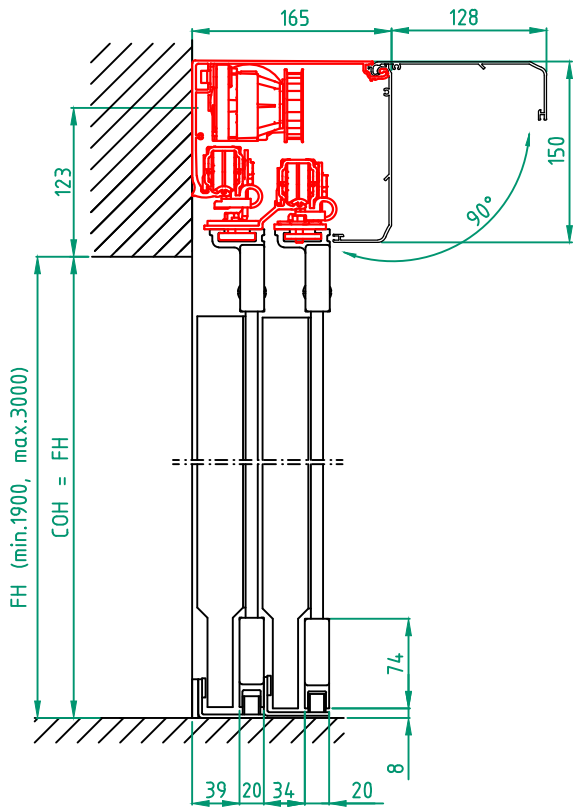

© All rights in and to this material are the sole property of ASSA ABLOY Entrance Systems AB. Copying, scanning, alterations or modifications are expressly forbidden without the prior written consent of the applicable company within ASSA ABLOY Entrance Systems AB. Rights reserved for changes without prior notice.

STATE WHEN ORDERING

- FW = ... mm
- FH = ... mm
- COW = ... mm
- COH = ... mm
- CL = ... mm

Surface treatment

- ☐ Silver anodized
- Special anodized .....
- RAL .....
- Special powder coating .....
- .....

Glass options:

- ☐ 10 mm tempered glass
- ☐ 10 mm laminated glass
- ☐ No glass

Installation

- ☐ Floor heating
- ☐ Other .....

Customer: _____

Door id: _____

Project No: _____

Ref: _____

Date: _____

Sign: _____

Automatic door system
Besam ADS Semi Transparent telescopic
4 Panel wall mounted bipart, Art. No. 1009395
Besam SL500 T

4.0 1009395-EI