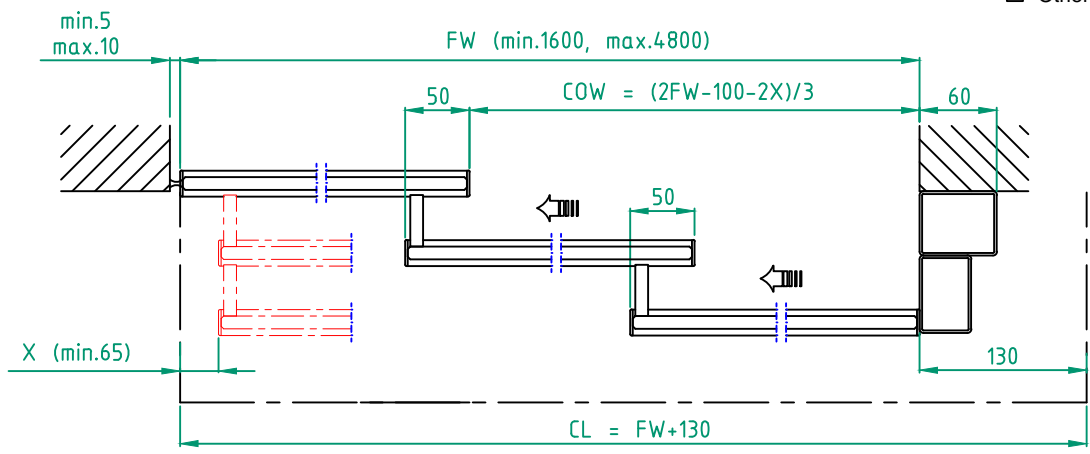

© All rights in and to this material are the sole property of ASSA ABLOY Entrance Systems AB. Copying, scanning, alterations or modifications are expressly forbidden without the prior written consent of the applicable company within ASSA ABLOY Entrance Systems AB. Rights reserved for changes without prior notice.

STATE WHEN ORDERING

- FW = ... mm
- FH = ... mm
- X = ... mm
- COH = ... mm
- CL = ... mm

Surface treatment

- ☐ Silver anodized
- Special anodized .....
- RAL .....
- Special powder coating .....

Glass options:

- ☐ 10 mm tempered glass
- ☐ 10 mm laminated glass
- ☐ No glass

Limitation

FW x FH = max. 9,1 m²

Installation

- ☐ Floor heating
- ☐ Other .....

Customer:	Ref:
Door id:	Date:
Project No:	Sign:

Automatic door system
Besam ADS Semi Transparent telescopic
3 Panel wall mounted opening left, Art. No. 1009395
Besam SL500 T

ASSA ABLOY

4.0   1009395-EI