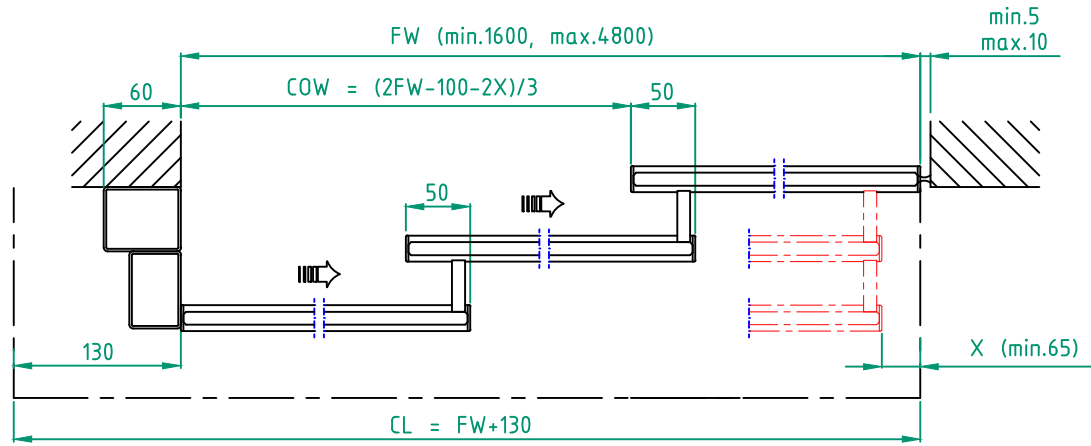

© All rights in and to this material are the sole property of ASSA ABLOY Entrance Systems AB. Copying, scanning, alterations or modifications are expressly forbidden without the prior written consent of the applicable company within ASSA ABLOY Entrance Systems AB. Rights reserved for changes without prior notice.

STATE WHEN ORDERING

- FW = ... mm
- FH = ... mm
- X = ... mm
- COW = ... mm
- COH = ... mm
- CL = ... mm

Surface treatment

- ☐ Silver anodized
- Special anodized .....
- RAL .....
- Special powder coating .....
- .....

Glass options:

- ☐ 10 mm tempered glass
- ☐ 10 mm laminated glass
- ☐ No glass

Limitation

FW x FH = max. 9,1 m²

Installation

- ☐ Floor heating
- ☐ Other .....

Customer:
Door id:
Project No:

Ref:
Date:
Sign:

Automatic door system
Besam ADS Semi Transparent telescopic
3 Panel wall mounted opening right, Art. No. 1009395
Besam SL500 T

ASSA ABLOY

4.0 1009395-EI