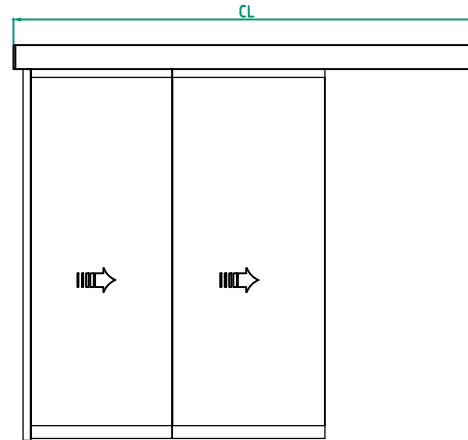

STATE WHEN ORDERING

FW = ... mm
FH = ... mm
COW = ... mm
COH = ... mm
CL = ... mm

Surface treatment

☐ Silver anodized
Special anodized .....
RAL .....
Special powder coating .....
.....

Glass options:

☐ 10 mm tempered glass
☐ 10 mm laminated glass
☐ No glass

Limitation

FW x FH = max. 5,9 m²

Installation

☐ Floor heating
☐ Other .....

Customer: _____
Door id: _____
Project No: _____

Ref: _____
Date: _____
Sign: _____

Automatic door system
Besam ADS Semi Transparent telescopic
2 Panel wall mounted opening right, Art. No. 1009395
Besam SL500 T

ASSA ABLOY
4.0 1009395-EI