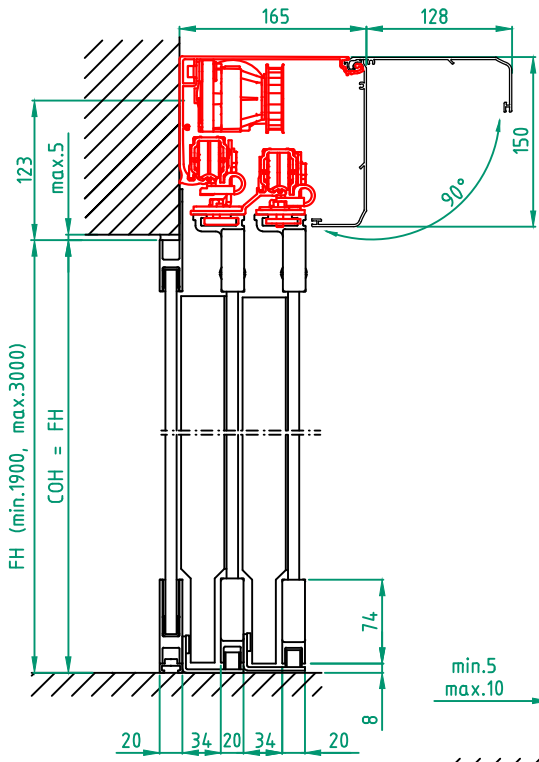

**STATE WHEN ORDERING**

- FW = ..... mm
- FH = ..... mm
- X = ..... mm
- COW = ..... mm
- COH = ..... mm
- CL = ..... mm

Surface treatment

- Silver anodized
- Special anodized .....
- RAL .....
- Special powder coating .....
- .....

Glass options:

- 10 mm tempered glass
- 10 mm laminated glass
- No glass

Limitation

FW x FH = max. 9,1 m<sup>2</sup>

Installation

- Floor heating
- Other .....

Customer:	Ref:
Door id:	Date:
Project No:	Sign: